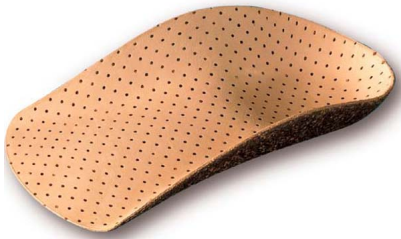

## #15611 BirkoBalance Lined Wide

#5-1001197

### Description

This shell can be used to help problems such as fallen arches and excessive pronation. The high flanges support the cuboid area and provide stability. Comes in boxes suitable for POP display and sale. Wide width.